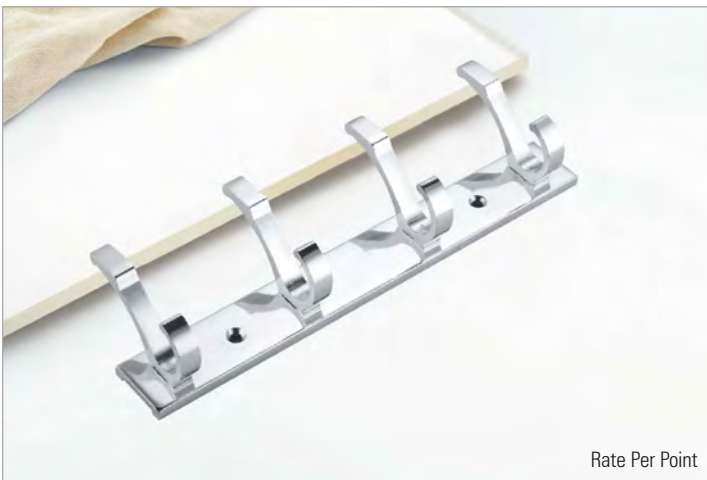

Rate Per Point

DP-1200	Finish	2pt.	3pt.	4pt.	5pt.	6pt.	8pt.
	Chrome	99	148	198	247	296	395