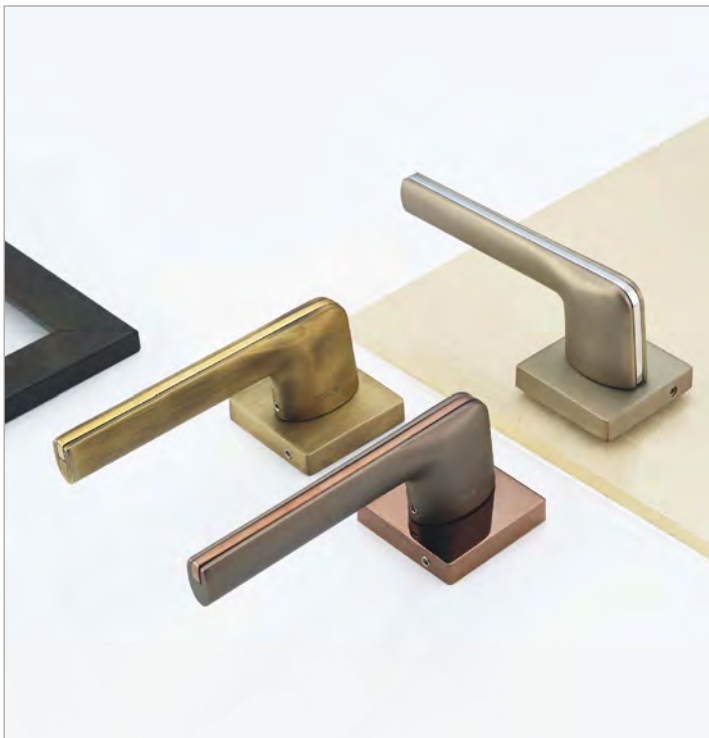

MH-RYDER

Rate Per. Set.

Finish	Satin+CP	Antique Matt+PVD Gold	PVD Rose Gold+Gray
Rose	3113	3369	3517