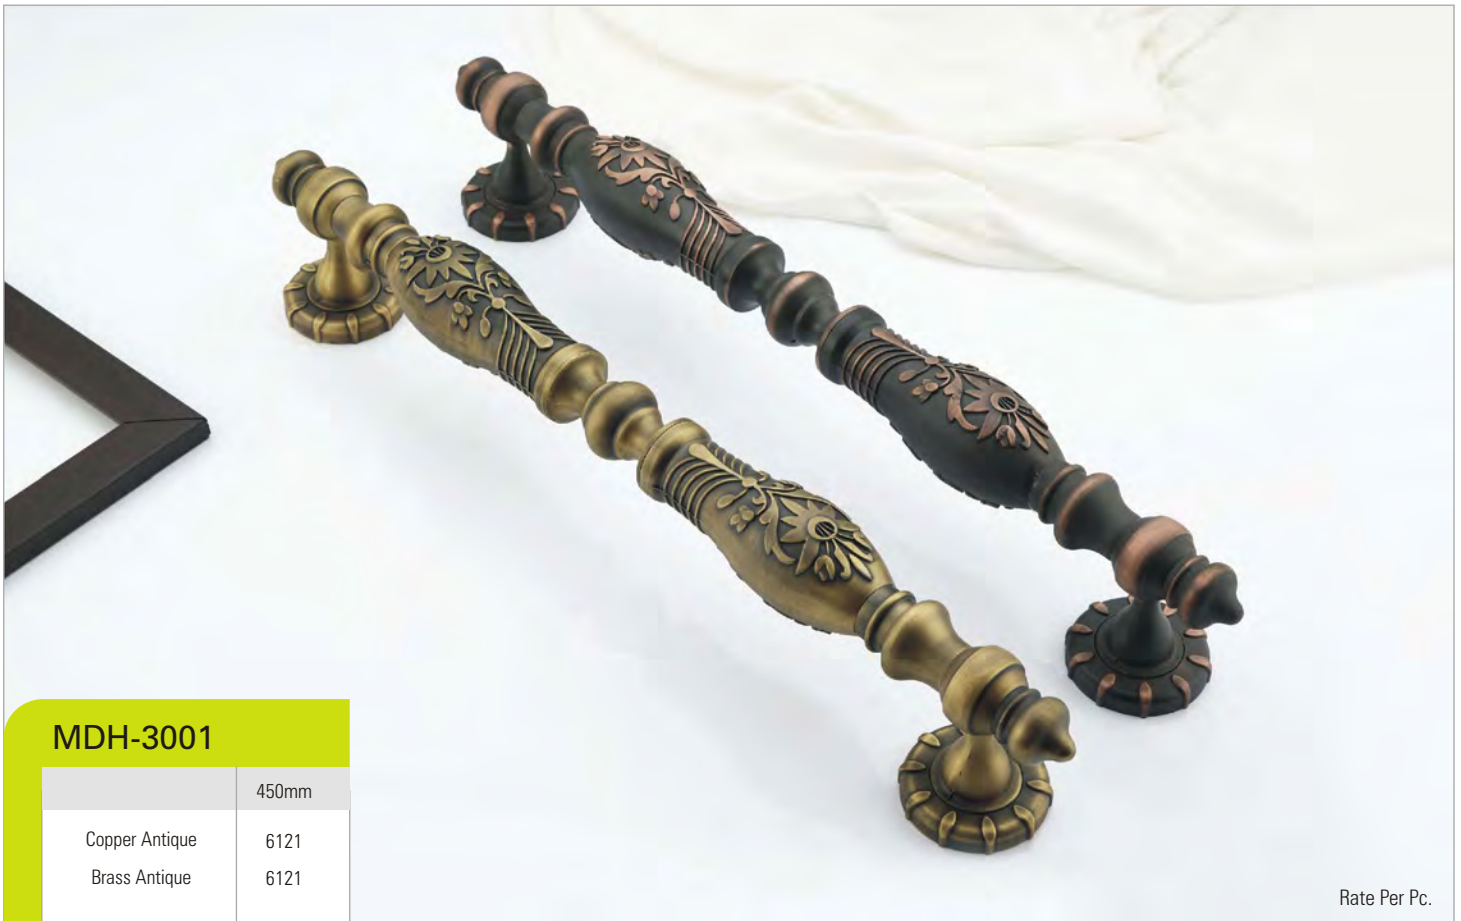

Rate Per Pc.

MDH-WD.31

	300mm	450mm	600mm	900mm
Black + Wood	3800	4740	5681	8690
PVD Gold + Wood	4627	5568	6508	9518
PVD Rose Gold + Wood	4627	5568	6508	9518

Rate Per Pc.

MDH-3001

	450mm
Copper Antique	6121
Brass Antique	6121