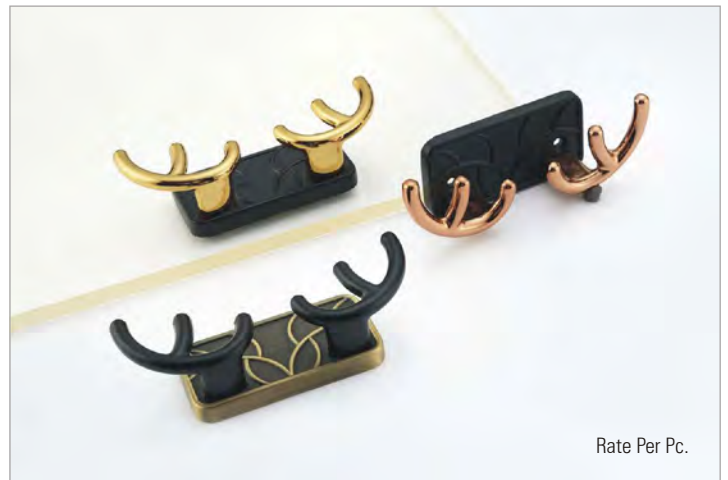

Rate Per Pc.

555 BUTTERFLY (BIG)	Finish	MRP
	Antique	311

Rate Per Point

557 BUTTERFLY (BIG)	Finish	MRP
	Antique	336

Rate Per Pc.

SINGLE HOOK	Antique	Rose Gold	SS Matt
	404	526	382

Rate Per Pc.

AS-17	Finish			MRP
	Antique + Black	Black + Rose Gold	Black + Gold	439