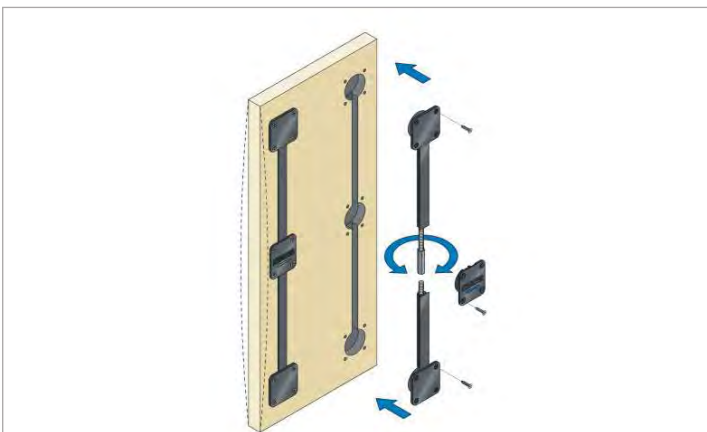

DOOR STRAIGHTENER

Size	Standard
MRP (₹) Per. Set	1072