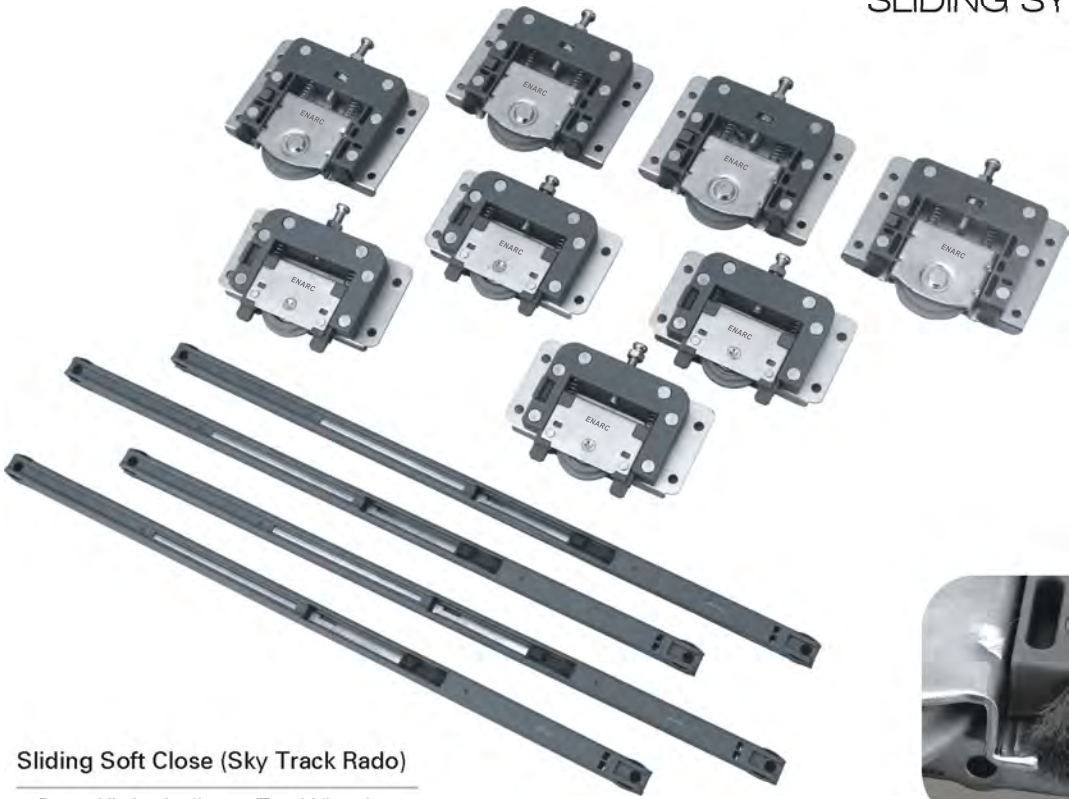

WARDROBE SLIDING SYSTEM

Sliding Soft Close (Sky Track Rado)

2 Door Kit Including 4 Top Wheel

4 Bottom Wheel 4 Top Steel Damper