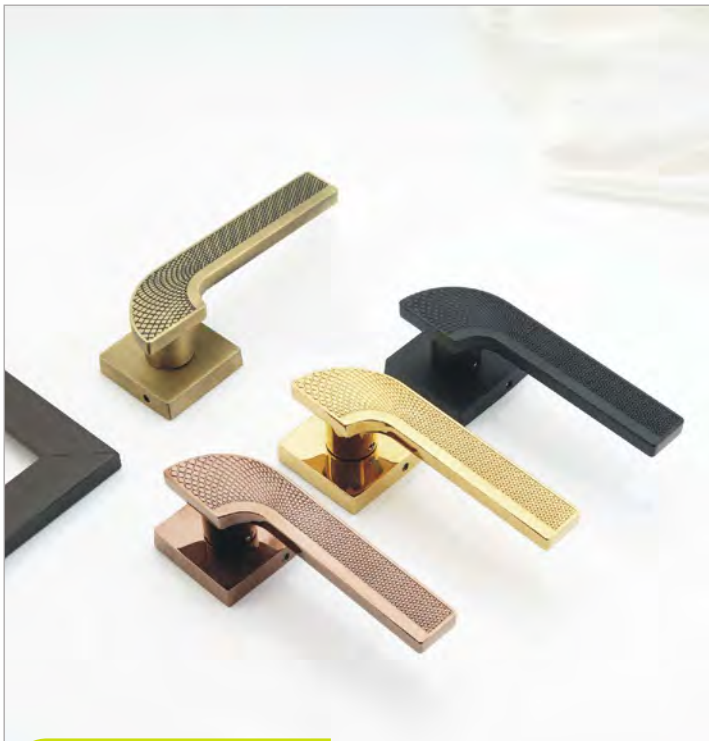

MH-9005

Rate Per. Set.

Finish	Antique	Black	PVD Gold	PVD Rose Gold
Rose	2598	2598	2842	2842