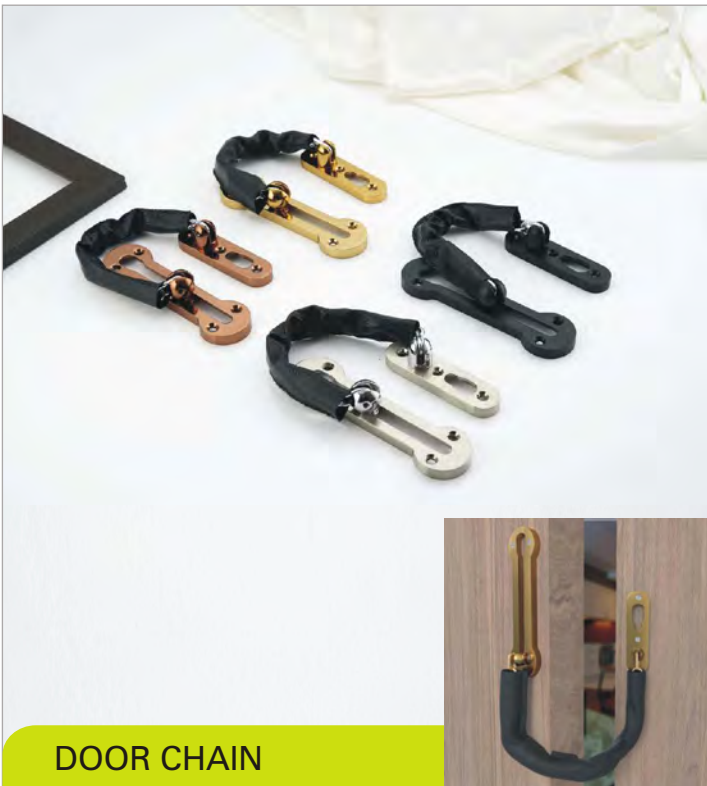

DOOR CHAIN

Size	Standard				
Finish	SS	Antique	Black	PVD Rose Gold	PVD Gold
MRP (₹) Per. Pc.	496	515	515	534	534