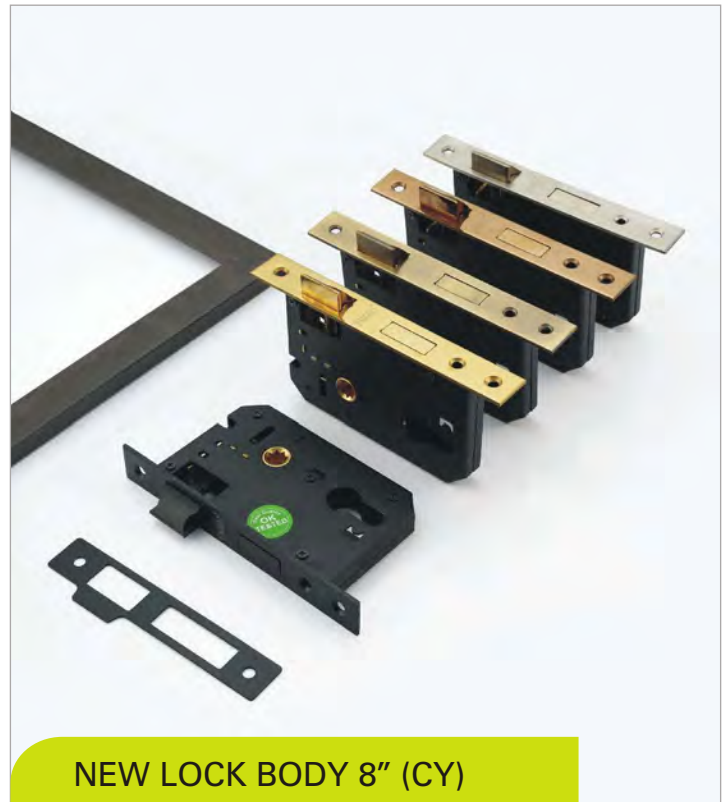

NEW LOCK BODY 8" (CY)

Finish	SS	Antique	Black	PVD Gold	PVD Rose Gold
MRP (₹) Per. Pc.	694	828	828	1000	1000