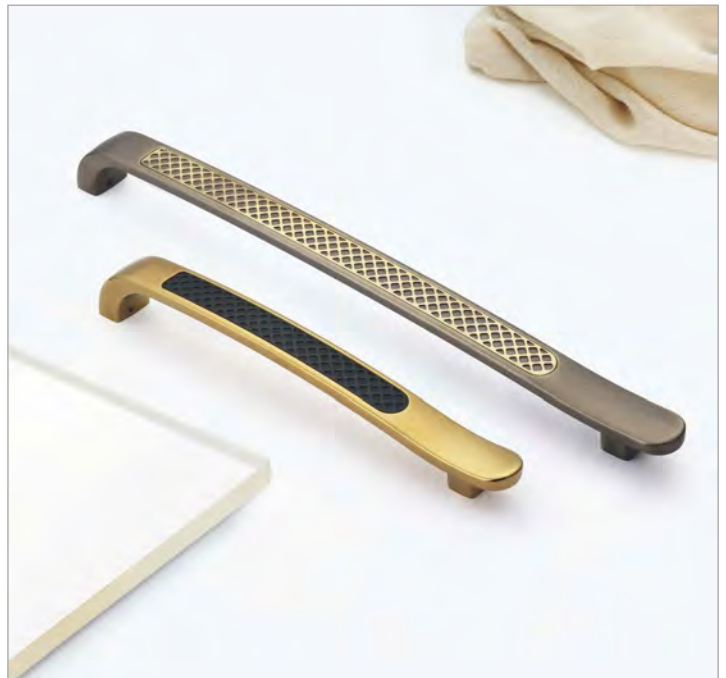

MDH-LITTLE

Rate Per Pc.

	300mm	450mm
Antique	3555	4987
PVD Gold + Black	3865	5486