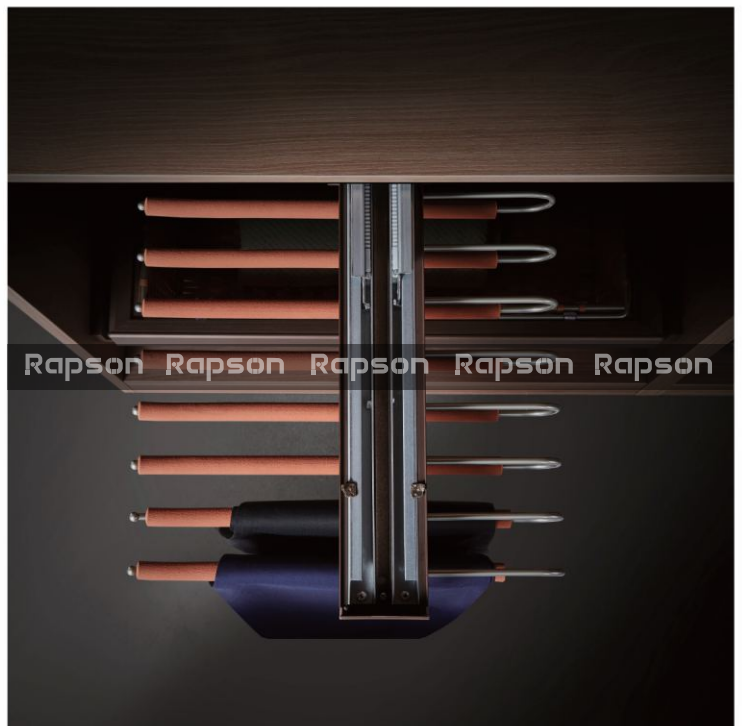

Rapson Rapson Rapson Rapson Rapson

V-SHAPE TOP MOUNTED TROUSER RACK

Finish	Rate
Mocha / Grey	6000/-