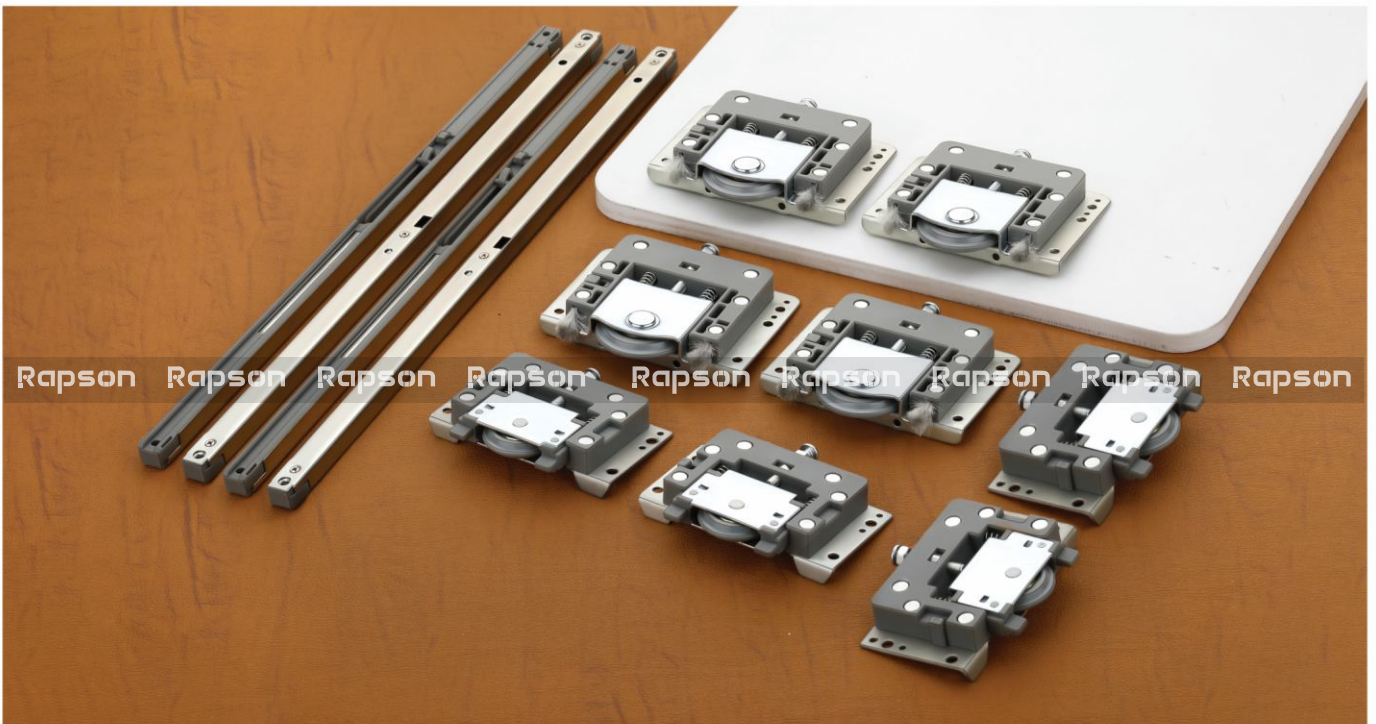

NEW DOUBLE TRACK ROLLER WITH SOFT CLOSE

Rate : 1600