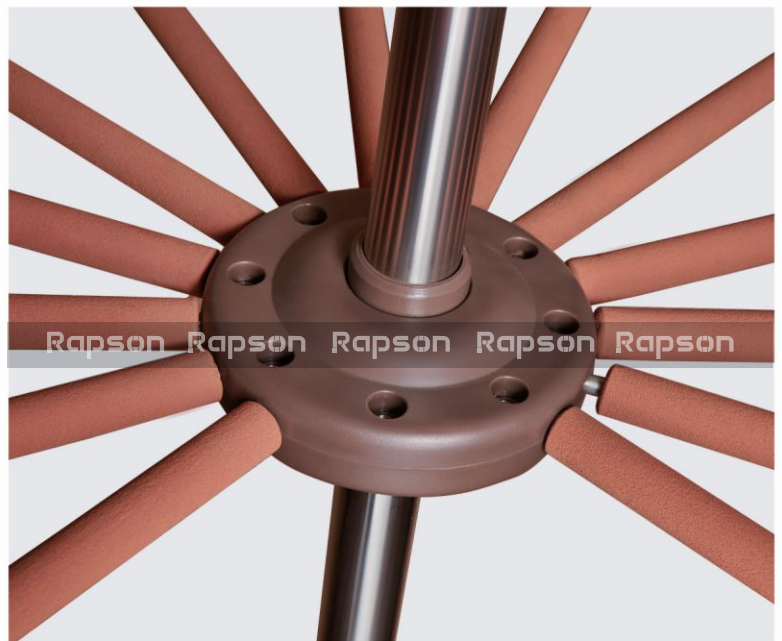

TOP MOUNTED TROUSER RACK

Finish	Rate
Mocha / Grey	3900/-